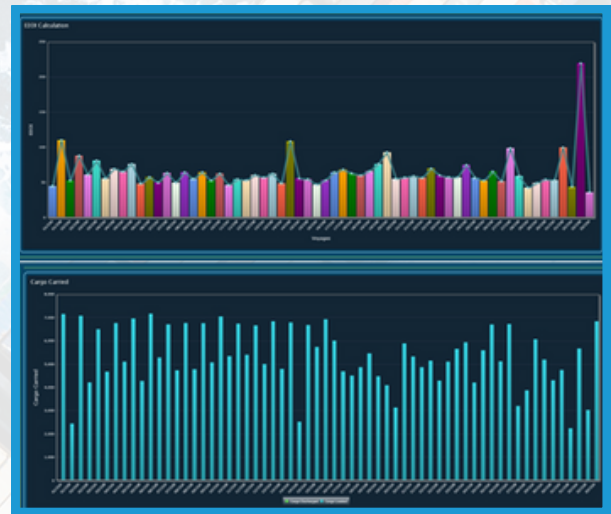

**Your EU/UK-MRV compliance solution for ships in EU/UK ports. Emission calculations, EEOI, voyage stats, fuel data, and MRV reports made easy.**

**Emission & EEOI Calculation**

**Voyage wise Status**

**Fuel Consumption**

**MRV Reports**

**MRV VOYAGE REPORT**

Voyage ID	Fuel Consumed (t)	Total Emission (t)	Distance Traveled (nm)	Total Voyage Speed (kts)	Total Transport Work (t.km)	Fuel Consumption/Transport Work (t/km)	CO2 Emission/Transport Work (t/km)	CO2 Emission/Distance Traveled (t/nm)
01/23A	97,800	302,081	943,024	3493.85	6,743,441,000	0.104	14,503	0.221
01/23B	83,900	258,085	958,146	3493.85	2,348,404,000	0.088	15,757	0.275
02/23A	101,200	314,514	843,861	3493.85	5,965,778,000	0.121	17,014	0.274
02/23B	100,200	310,466	833,465	3493.85	3,518,222,000	0.120	28,480	0.373
03/23A	103,800	338,689	843,836	3493.85	5,490,467,000	0.131	20,180	0.308
03/23B	101,200	313,260	822,630	3493.85	3,448,179,000	0.123	26,291	0.381
04/23A	102,700	317,939	842,135	3493.85	5,699,859,000	0.122	18,018	0.378
04/23B	95,000	293,962	825,367	3493.85	4,217,705,000	0.115	22,324	0.356
05/23A	122,100	378,351	828,680	3493.85	5,777,571,000	0.147	21,133	0.456
05/23B	101,700	314,825	960,801	3493.85	4,115,877,000	0.106	24,709	0.328
06/23A	103,700	326,853	928,376	3493.85	4,660,437,000	0.112	15,579	0.346
06/23B	94,800	293,339	962,008	3493.85	5,086,420,000	0.099	18,638	0.305